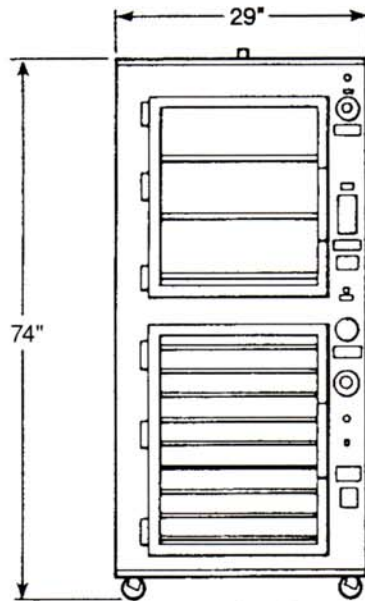

SPECIFICATIONS

CR2-3S/P-8

Proofer
Interior Dimensions:

31" Height
19" Width
30" Depth
3" Crown

Oven
Interior Dimensions

28" Height
19" Width
30" Depth
6 1/2" Crown

FRONT

SIDE

ELECTRICAL

P-8: Oven: 4410 watts; Proofer: 1800 watts

MODEL#	VOLTAGE AND PHASE	NEUTRAL	TOTAL LOAD(AMPS)	CONNECTION TYPE
CR2-3S	120/208-1-60	REQUIRED	28.5	NO CORD SUPPLIED
	120/240-1-60	REQUIRED	24.5	NO CORD SUPPLIED
	120/208-3-60	REQUIRED	16.5	NO CORD SUPPLIED
	120/240-3-60	REQUIRED	14.5	NO CORD SUPPLIED
P-8	120-1-60	REQUIRED	15.0	6' POWER CORD