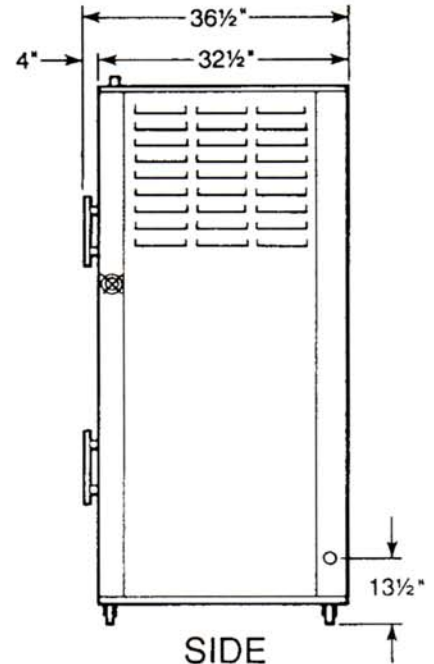

SPECIFICATIONS

CR2-3S/P-8

Proofer
Interior Dimensions:

31" Height
19" Width
30" Depth
3" Crown

Oven
Interior Dimensions

28" Height
19" Width
30" Depth
6 1/2" Crown

FRONT

SIDE

ELECTRICAL

P-8: Oven: 4410 watts; Proofer: 1800 watts

MODEL#	VOLTAGE AND PHASE	NEUTRAL	TOTAL LOAD(AMPS)	CONNECTION TYPE
CR2-3S	120/208-1-60	REQUIRED	28.5	NO CORD SUPPLIED
	120/240-1-60	REQUIRED	24.5	NO CORD SUPPLIED
	120/208-3-60	REQUIRED	16.5	NO CORD SUPPLIED
	120/240-3-60	REQUIRED	14.5	NO CORD SUPPLIED
P-8	120-1-60	REQUIRED	15.0	6' POWER CORD